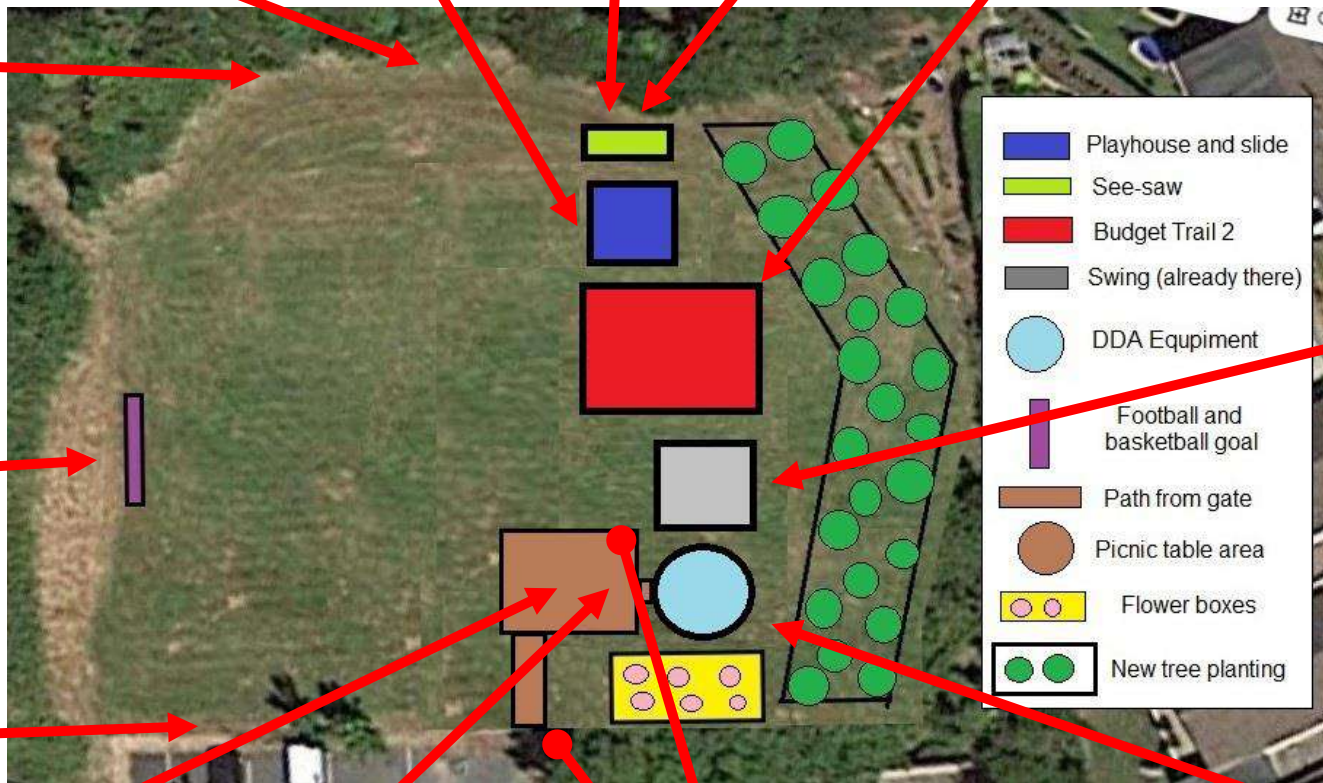

Cynllun Cae Chwarae Star

Star Playing Field Design